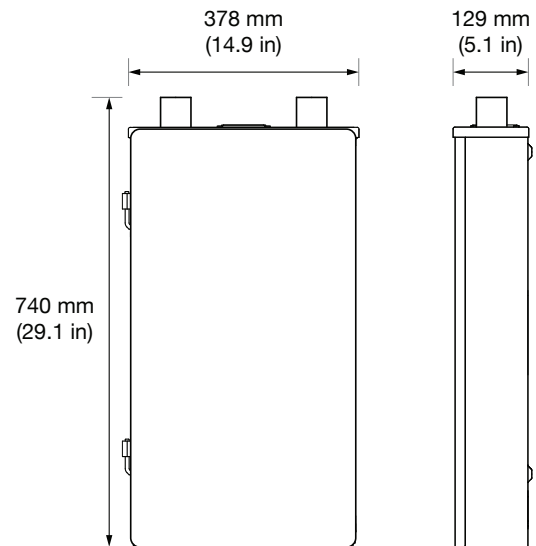

The Backup Gateway communicates directly with Powerwall, allowing you to monitor energy use and manage backup energy reserves from any mobile device with the Tesla app.

PERFORMANCE SPECIFICATIONS

AC Voltage (Nominal)	230 V, 120/240 V
Feed-In Type	Single & Split Phase
Grid Frequency	50 and 60 Hz
Disconnect Current	200 A
Maximum Input Short Circuit Current	10 kA
Overcurrent Protection Device ¹	100–200 A; Service Entrance Rated
Overvoltage Category	Category IV
AC Meter	Revenue grade (+/- 1%)
Connectivity	Ethernet, Cellular (3G), Wi-Fi
User Interface	Tesla App
Operating Modes	Support for solar self-consumption, load shifting, and backup
Backup Operation	Automatic disconnect for seamless backup transition
Modularity	Supports up to 10 AC-coupled Powerwalls
Warranty	10 years

MECHANICAL SPECIFICATIONS

Dimensions	740 mm x 378 mm x 129 mm (29.1 in x 14.9 in x 5.1 in)
Weight	16.4 kg (36 lbs)
Mounting options	Wall mount

ENVIRONMENTAL SPECIFICATIONS

Operating Temperature	-20°C to 50°C (-4°F to 122°F)
Operating Humidity (RH)	Up to 100%, condensing
Maximum Elevation	3000 m (9843 ft)
Environment	Indoor and outdoor rated
Enclosure Type	NEMA 3R
Ingress Rating	IP44